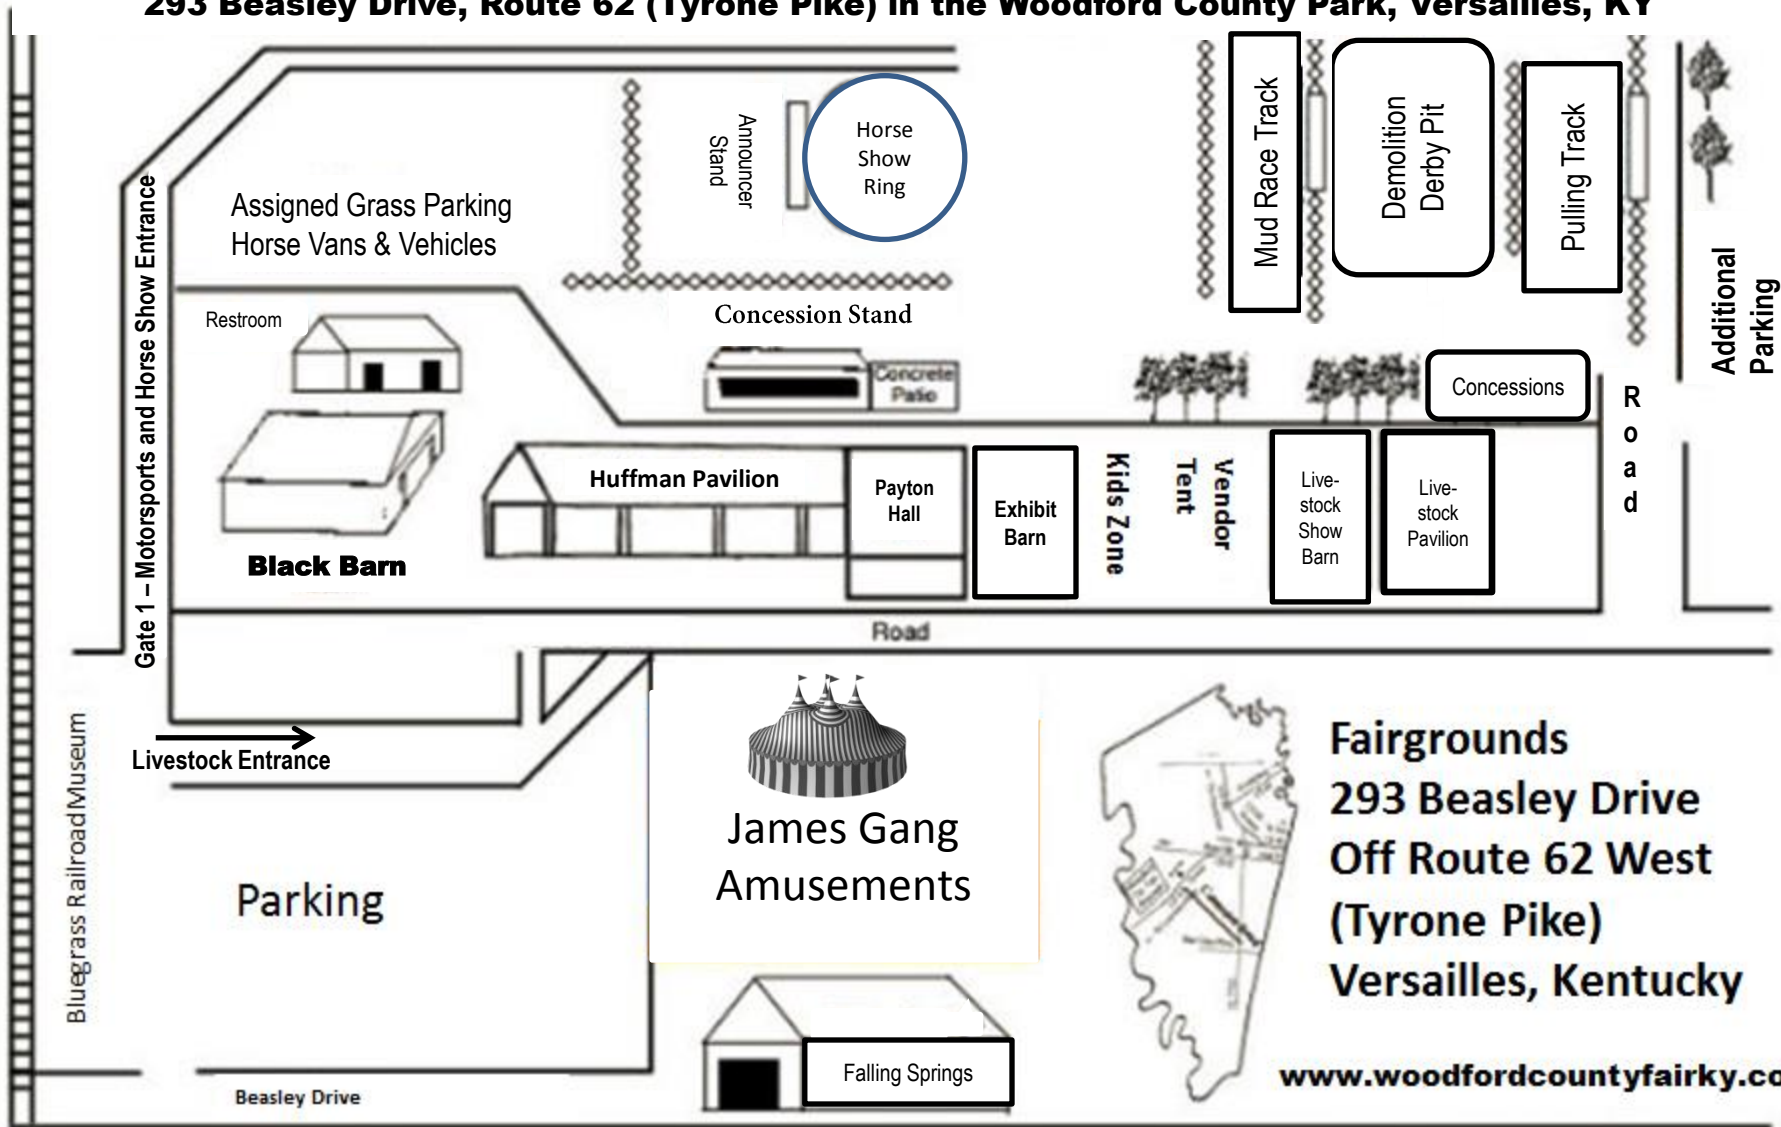

WOODFORD COUNTY FAIRGROUNDS MAP

293 Beasley Drive, Route 62 (Tyrone Pike) in the Woodford County Park, Versailles, KY

Fairgrounds
293 Beasley Drive
Off Route 62 West
(Tyrone Pike)
Versailles, Kentucky

www.woodfordcountyfairky.com