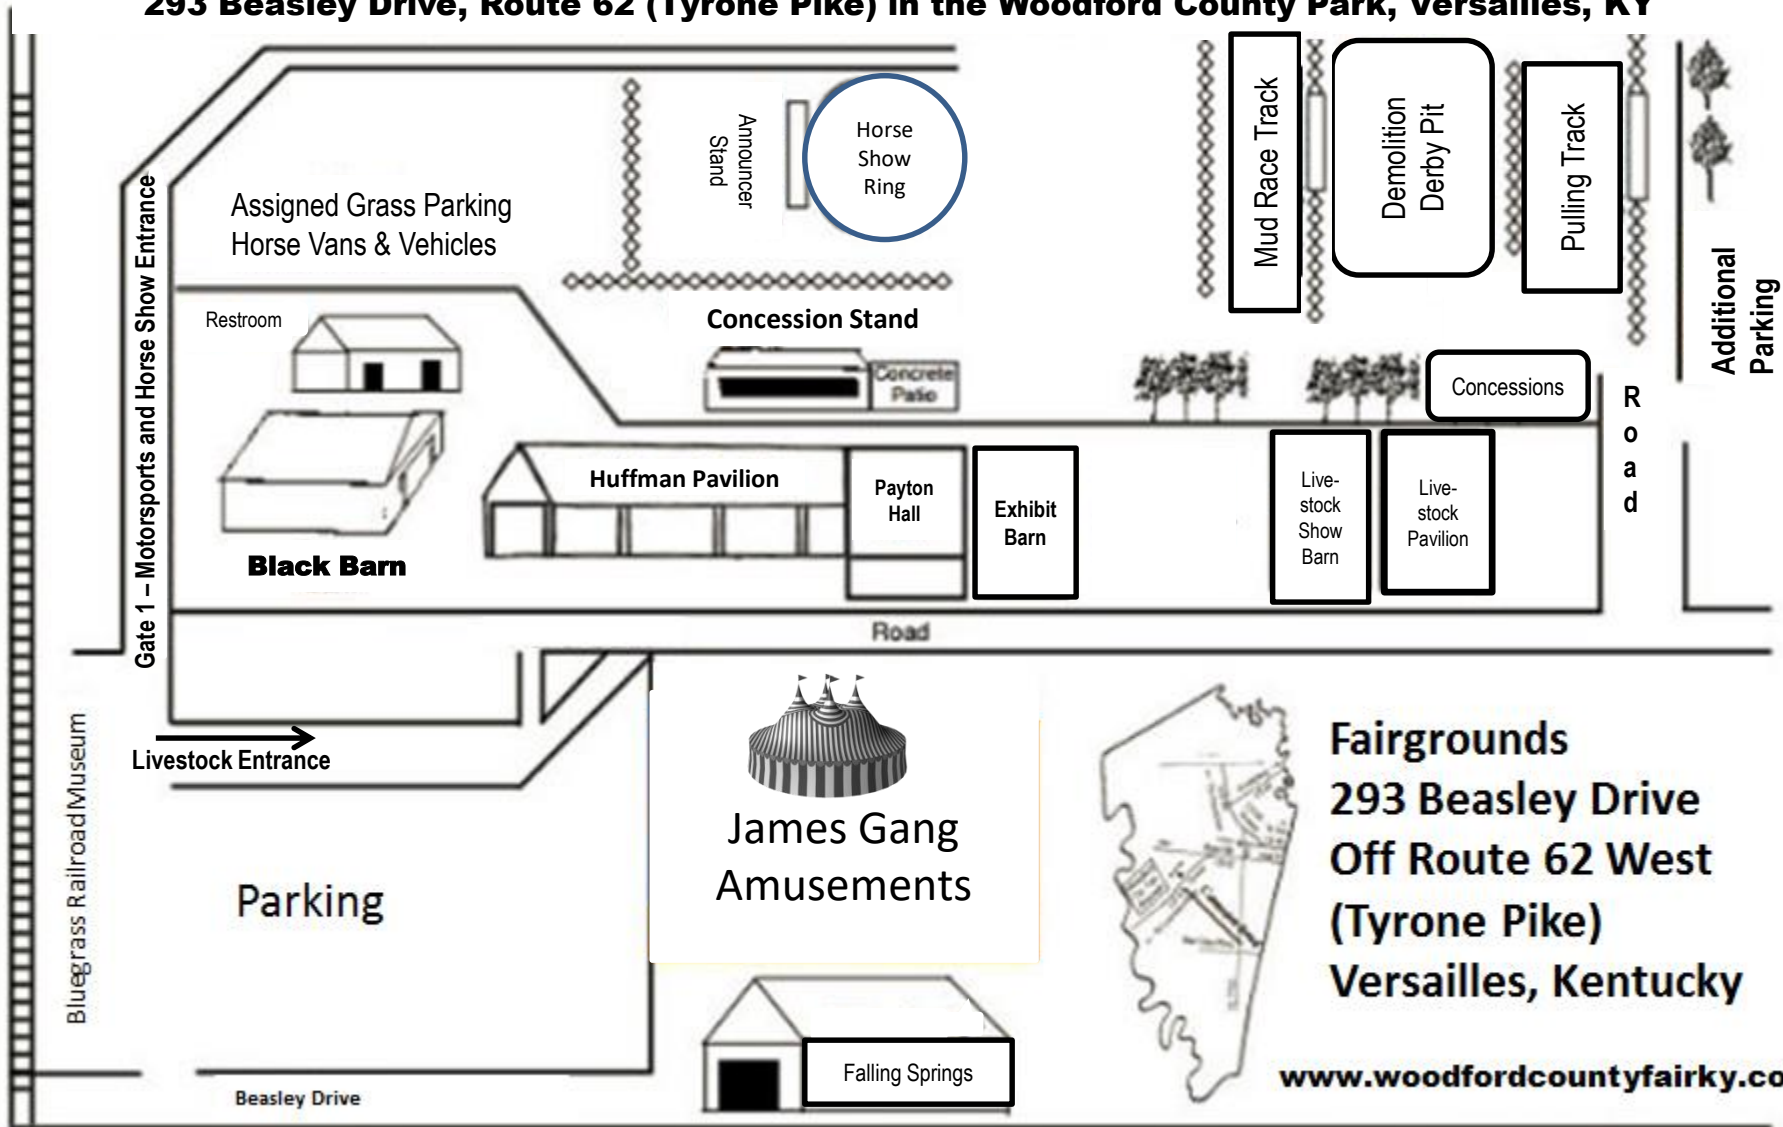

WOODFORD COUNTY FAIRGROUNDS MAP

293 Beasley Drive, Route 62 (Tyrone Pike) in the Woodford County Park, Versailles, KY

Fairgrounds
293 Beasley Drive
Off Route 62 West
(Tyrone Pike)
Versailles, Kentucky

www.woodfordcountyfairky.com